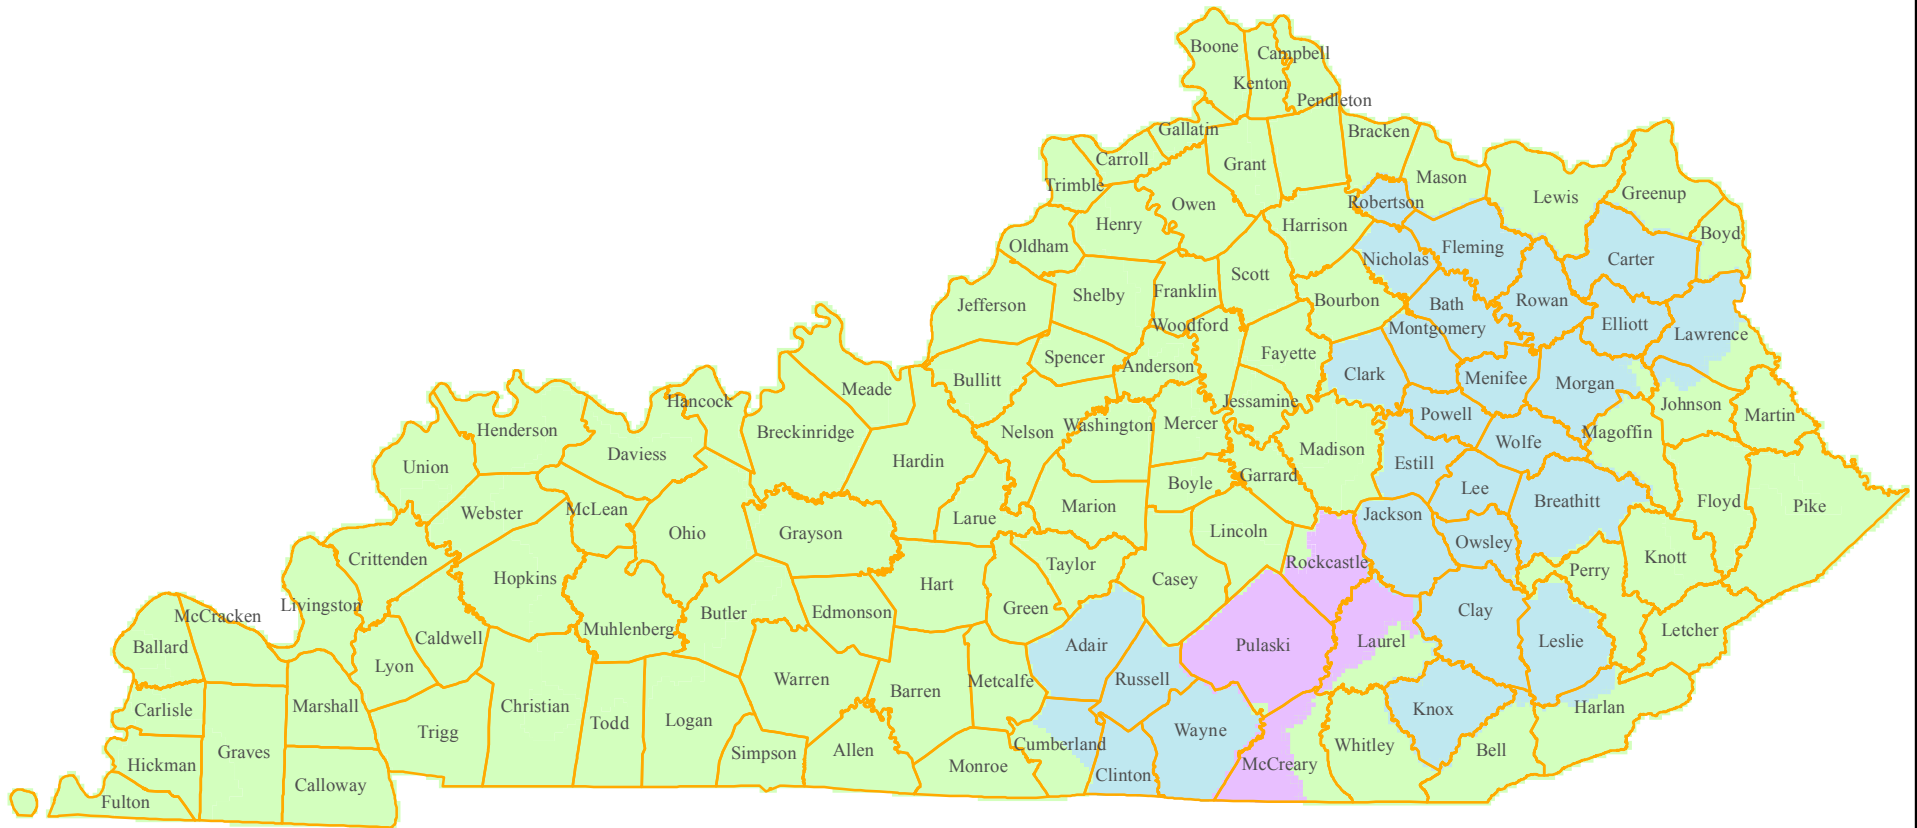

KyFromAbove 2017 LiDAR Acquisition Planning

-  State Flood Control Matching Grant Program
-  KYTC/DOW
-  Existing Elevation Data

Date: 8/3/2016